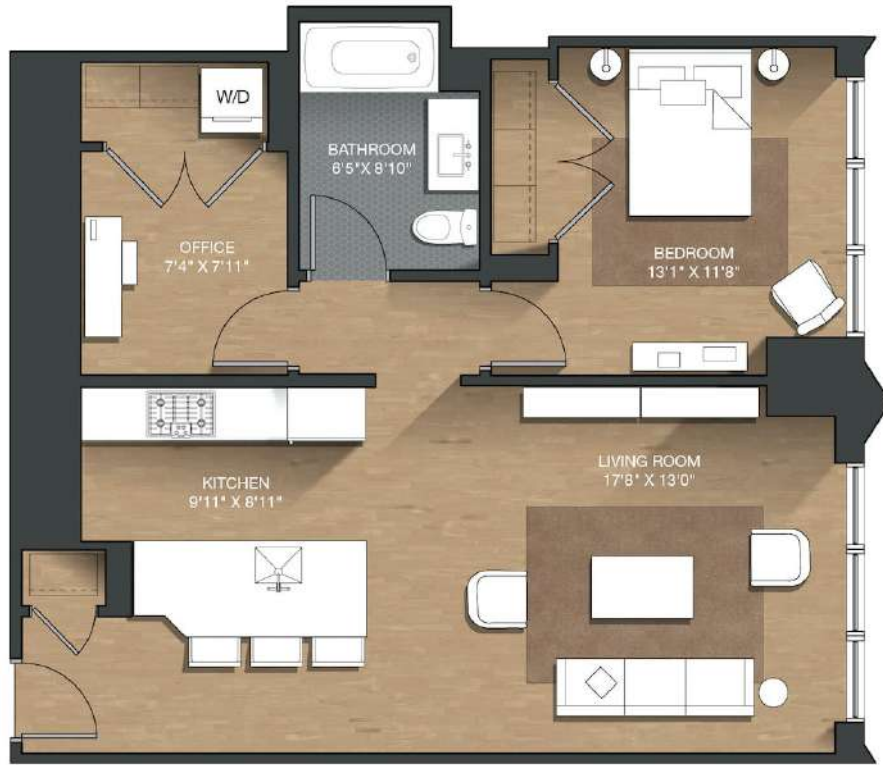

12

1 BED | 1 BATH

836

SQ. FT.

THE GIRARD
EAST MARKET

1199 Ludlow St | Philadelphia, PA 19107

thegirard.com

Floor plans are artist's rendering. All dimensions are approximate. Actual product and specifications may vary in dimension or detail. Not all features are available in every apartment. Prices and availability are subject to change. Please see a representative for details.