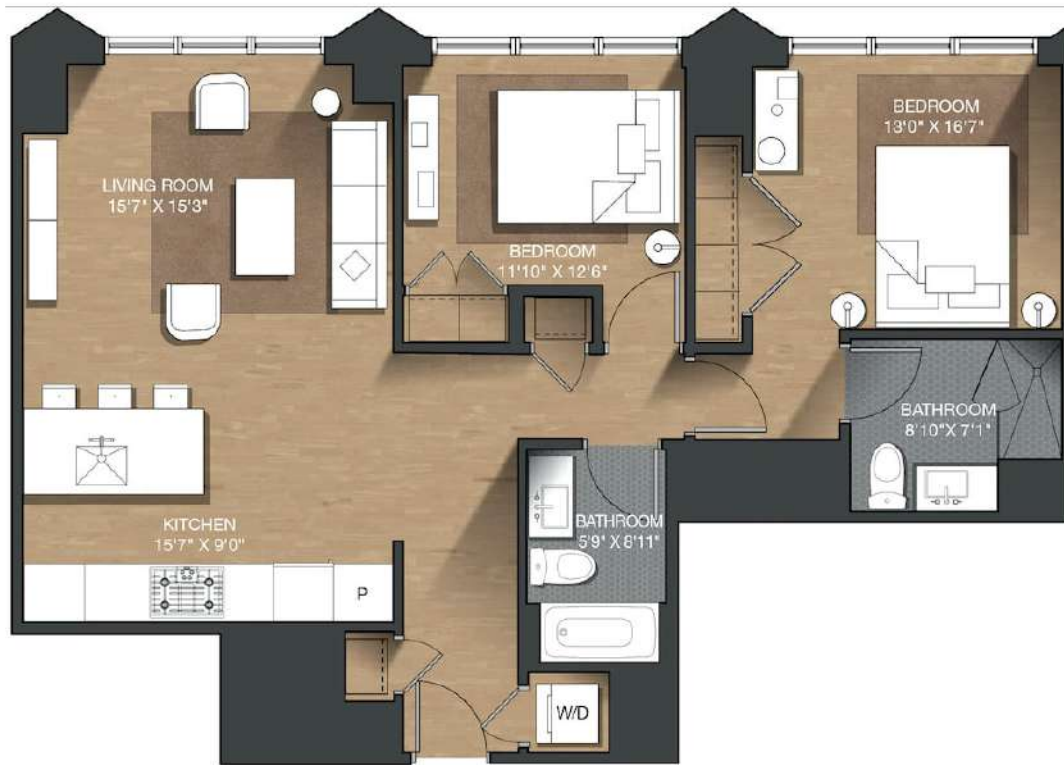

# H

2 BED | 2 BATH

# 1098

SQ. FT.

**THE GIRARD**  
EAST MARKET

1199 Ludlow St | Philadelphia, PA 19107

[thegirard.com](http://thegirard.com)

*Floor plans are artist's rendering. All dimensions are approximate. Actual product and specifications may vary in dimension or detail. Not all features are available in every apartment. Prices and availability are subject to change. Please see a representative for details.*