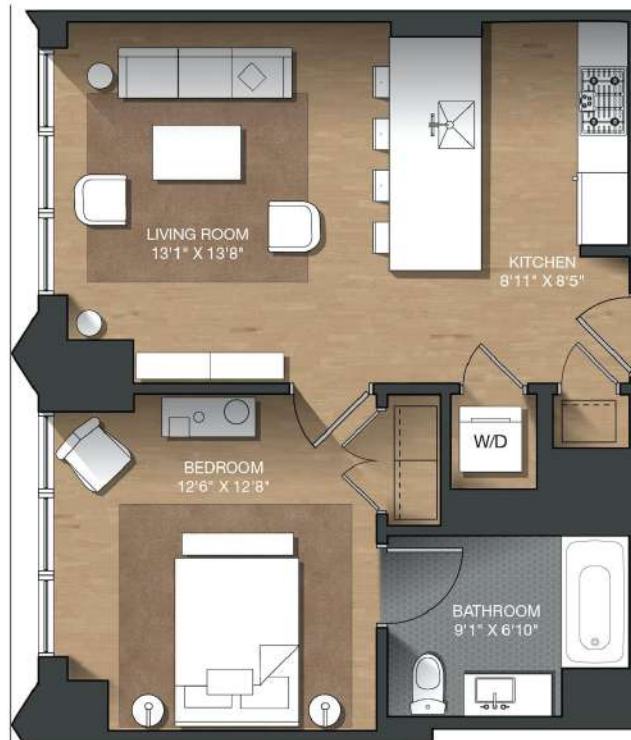

# D

1 BED | 1 BATH

# 637

SQ. FT.

**THE GIRARD**  
EAST MARKET

1199 Ludlow St | Philadelphia, PA 19107

[thegirard.com](http://thegirard.com)

*Floor plans are artist's rendering. All dimensions are approximate. Actual product and specifications may vary in dimension or detail. Not all features are available in every apartment. Prices and availability are subject to change. Please see a representative for details.*